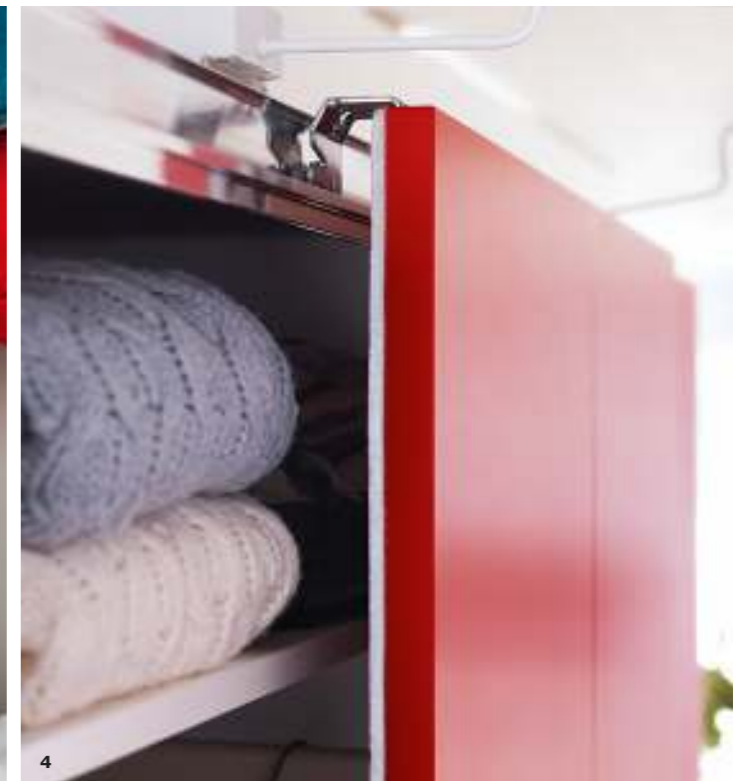

3. KOMPLEMENT pull-out multi-use hanger \$10 Pulls out for easy access and overview of your clothes. Powder-coated steel. RA. D13¾". Beige 502.071.40

1 You don't have to conform to your hanger – make it conform to you. Using a rack that allows you to hang items facing forward, your narrow hallway wardrobe can hold even more than you imagined.

2 SKUBB shoe boxes fit perfectly into the 13¾" deep frame. They separate your shoes from the rest of your clothing helping to keep everything clean and tidy.

3 A pull-out rack allows you to utilize every inch of your wardrobe, and makes it easy to grab what you need quickly, without removing a bunch of stuff you didn't need.