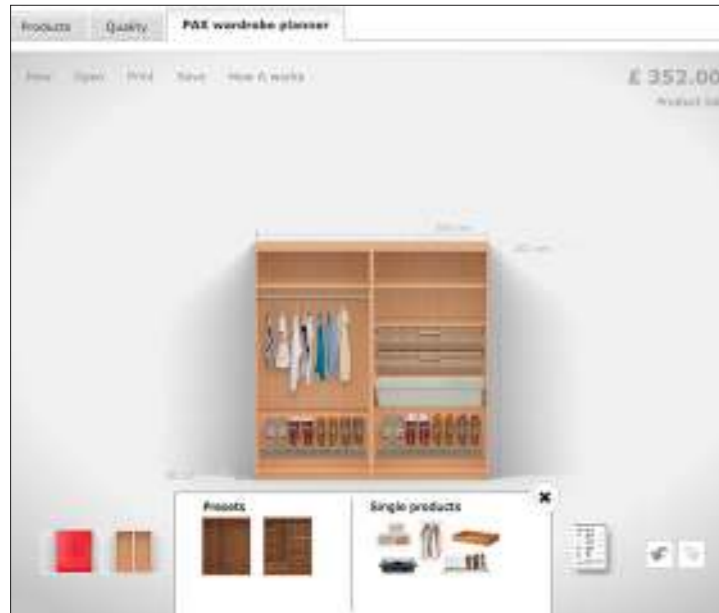

Online planning tool

Unleash your inner designer! You can start with one of our pre-designed combinations by using one of the direct links (found on **pg. 22-31**) or you can start from scratch and create your own, totally unique combination. Our easy-to-use software allows you to:

- Explore different combinations, colors and functions
- Calculate the exact price of your combination
- Check availability
- Print a picking list

See our range and start planning today.
Visit IKEA-USA.com/PAXplanner

Limited Warranty

This Limited Warranty covers defects in material and workmanship in the following components of the PAX/KOMPLEMENT wardrobes and interior organizers described, from the date of purchase from IKEA. The original purchase receipt is required as proof of purchase. This Limited Warranty applies to domestic use only. • Frames • Doors • Hinges • Sliding door mechanism • Drawer glides • Shelves and clothes rails

What products are not covered under this Limited Warranty?
KOMPLEMENT wire baskets, KOMPLEMENT plastic boxes, KOMPLEMENT pants hangers and KOMPLEMENT shoe organizers and wire baskets for shoes. See also "Conditions for the Limited Warranty" below.

What is the duration of the Limited Warranty?

This Limited Warranty is valid for 10 years from the date of purchase for PAX/KOMPLEMENT wardrobes and interior organizers by the original purchaser. See also "Conditions for the Limited Warranty" below.

What will be done to correct the problem?

IKEA will examine the product and decide if it's covered under this limited warranty. IKEA will then, at its choice, either repair the defective product or replace it with the same or a comparable product. In these cases, IKEA will be responsible for the costs of repairs, spare parts, labor and travel for repair staff that IKEA incurs, provided that the product is accessible for repair without IKEA incurring additional expenditure to gain access. This will not apply in cases where repair work has not been authorized by IKEA. Any defective parts removed in the course of repair works will become the property of IKEA. If the item is no longer sold by IKEA, IKEA will provide an appropriate replacement. IKEA will decide at its discretion, what will constitute an appropriate replacement.

Conditions for the Limited Warranty:

The limited warranty is valid from the date of purchase.

The original purchase receipt is required as proof of purchase.

Exclusions:

The limited warranty does not apply to products that have been stored or assembled incorrectly, used inappropriately, abused, misused, altered, or cleaned with wrong cleaning methods or wrong cleaning products. The warranty does not cover normal wear and tear, cuts or scratches, or damage caused by impacts or accidents. The warranty does not apply if products have been placed outdoors or in a humid environment or if the products have been used for non-domestic purposes (unless otherwise stated). The warranty does not cover consequential or incidental