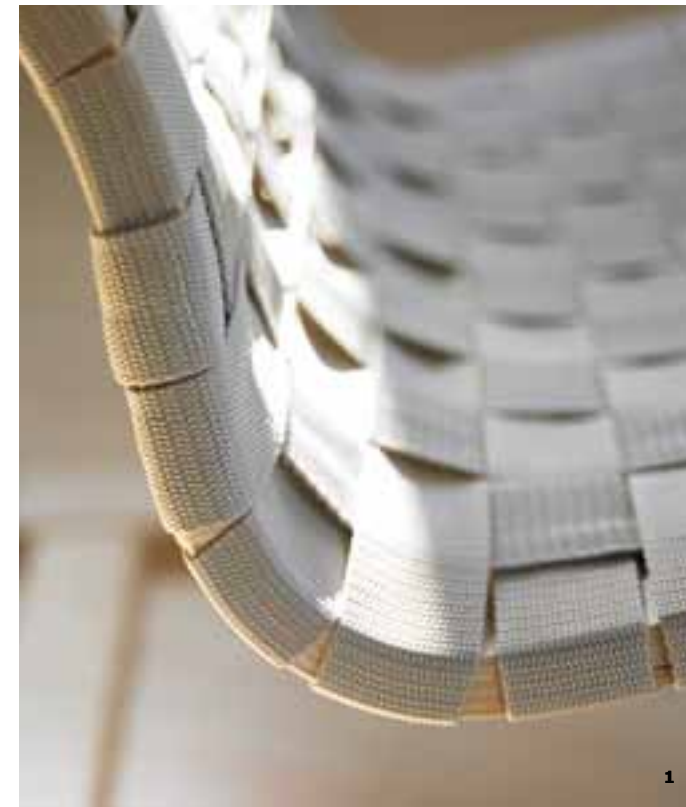

2

POÄNG armchair
$149

POÄNG footstool
$49

POÄNG – Feels just as good as it looks

POÄNG proves that style and comfort can go hand in hand. Take a seat and you'll discover why its ergonomic design has been a favorite for over 30 years. We've made a few improvements; you now have a wide selection of different colored frames and fabrics to choose from, and a new rocking chair to aid your relaxation.

POÄNG has a 10-year limited warranty. Find out more on p. 57

LEFT PAGE:

new POÄNG rocking-chair $299
Sheepskin and clear lacquered birch veneer. RA. W26¾×D32½×H39¾". Birch/Lockarp gray 598.610.02

THIS PAGE:

1. The webbing on POÄNG follows your body movements, providing extra comfort.
new POÄNG armchair $99 Polyester webbing and clear lacquered birch veneer. RA.

W26¾×D32½×H37". Birch/webbing natural 401.557.78

2. Thanks to its ergonomic design with a frame made of layer-glued bent wood, POÄNG comes with a gentle, relaxing, springy feel.

POÄNG armchair $149
100% cotton removable, washable cover. Painted birch veneer. RA. W26¾×D32½×H39¾". White/Tuna light gray 898.609.49

3. Your neck and spine will just love the pampering feeling which the high back of POÄNG provides. Why not up your comfort level even more by adding a footstool?

new POÄNG series Polyester webbing and clear lacquered birch veneer. RA.
Armchair $99 W26¾×D32½×H37". Birch/webbing black 001.557.80
Footstool $49 W26¾×D20¾×H15¾". Birch/webbing black 201.557.60

RA=Requires Assembly All textiles shown are imported.