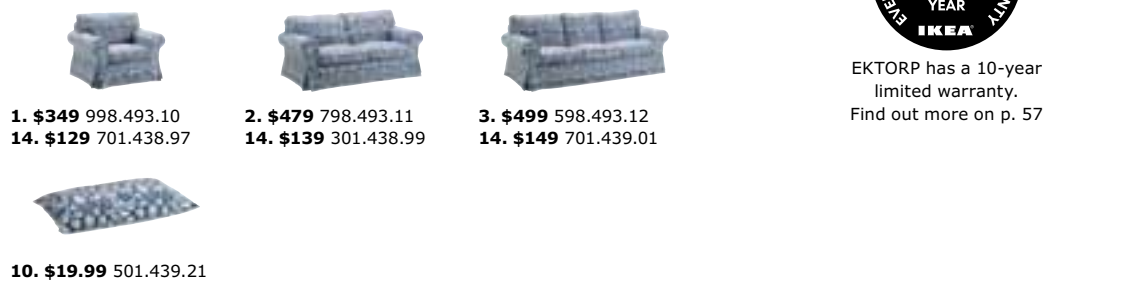

- **1. $349** 998.493.10   **2. $479** 798.493.11   **3. $499** 598.493.12
- **14. $129** 701.438.97   **14. $139** 301.438.99   **14. $149** 701.439.01
- **10. $19.99** 501.439.21

- **1. EKTORP armchair** W41xD34%×H34%".
- **2. EKTORP loveseat** W68%×D34%×H34%".
- **3. EKTORP sofa** W84%×D34%×H34%".
- **4. EKTORP right-hand chaise** W33%×D64%×H34%".
- **5. EKTORP left-hand chaise** W33%×D64%×H34%".

- **6. EKTORP corner sofa 2+2** W95%/95%×D34%×H34%".
- **7. EKTORP corner sofa-bed 2+2** W95%/95%×D34%×H34%". Bed size 56¾×78¾".
- **8. EKTORP loveseat sofa-bed** W78¾×D38¾×H34%". Bed size 51½×71%".
- **9. EKTORP BROMMA footstool** W31%×D24×H17¾".

- **10. EKTORP lumbar cushion** L28×W16".
- **11. EKTORP JENNYLUND armchair** W30¾×D31%×H33¾".
- **12. EKTORP neckroll** L14×W6".
- **13. EKTORP TULLSTA armchair** W31½×D28%×H30¾".
- **14. Cover only.**

EKTORP has a 10-year limited warranty. Find out more on p. 57

SIMRIS blue
100% cotton removable cover. Machine washable and dry-cleanable.

- **11. $249** 598.304.97
- **14. $79** 401.055.66
- **12. $9.99** 201.054.83

SIMRIS red
100% cotton removable cover. Machine washable and dry-cleanable.

- **13. $149** 398.306.53
- **14. $50** 601.055.27
- **12. $9.99** 601.197.94

RUDA multicolor
100% cotton removable cover. Machine washable and dry-cleanable.

- **13. $149** 698.401.08
- **14. $50** 401.261.87
- **12. $9.99** 601.197.94

KAREBY multicolor
100% cotton removable cover. Machine washable and dry-cleanable.

- **11. $249** 298.401.05
- **14. $79** 001.197.87
- **12. $9.99** 101.688.57

FRÖTUNA light green
100% cotton removable cover. Machine washable and dry-cleanable.

- **11. $229** 398.641.34
- **14. $59** 901.687.64
- **12. $9.99** 101.688.57

SÅGMYRA gray
Viscose/rayon, linen, polyester removable cover. Dry-cleanable.

- **11. $229** 298.641.39
- **14. $59** 201.687.67
- **12. $9.99** 701.688.64

Complement EKTORP sofas with....

LIATORP coffee table $279 Practical storage space underneath the table top. Tempered glass table top. Painted finish frame. Designer: Carina Bengs. RA. L36%×W36%×H20½". White/glass 500.870.72

MARKÖR coffee table $169 Two drawers in the table underframe, suitable for storing remote controls, etc. Stained and clear lacquered solid pine. Designer: Carina Bengs. RA. L35%×W35%×H20½". Dark brown 201.157.88

KLINGSBO side table $29.99 Tempered glass table top. Powder-coated steel frame. Designer: Cecilia Stööp. RA. Ø19¼, H23%". Black/clear glass 201.285.64

LINDVED side table $19.99 Powder-coated steel. Designer: Ehlén Johansson. RA. Ø19%, H26¾". White 301.256.97

LEKSVIK coffee table $119 Stained and clear lacquered solid pine. Designer: Carina Bengs. RA. L46½×D23¼×H20%". Antique stain 300.454.84

KLINGSBO coffee table $69.99 Tempered glass table top. Powder-coated steel frame. Designer: Cecilia Stööp. RA. L45%×W30¾×H19¼". Black/clear glass 901.285.65

...find more ideas in your local IKEA store