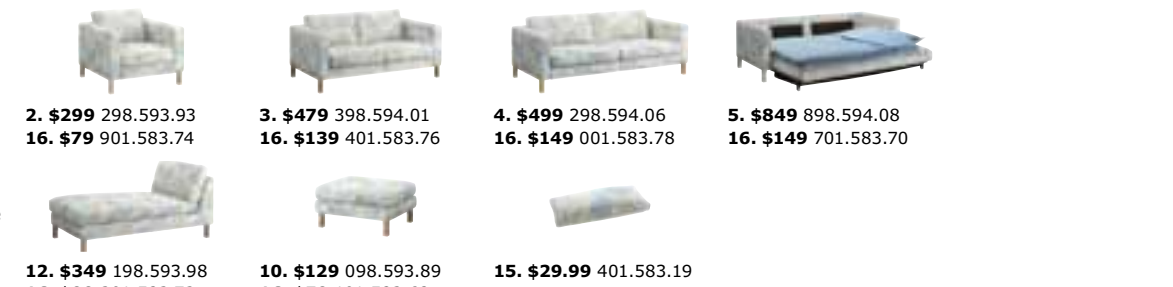

2. $299 298.593.93
16. $79 901.583.74
3. $479 398.594.01
16. $139 401.583.76
4. $499 298.594.06
16. $149 001.583.78
5. $849 898.594.08
16. $149 701.583.70
12. $349 198.593.98
16. $99 301.583.72
10. $129 098.593.89
16. $59 101.583.68
15. $29.99 401.583.19

SIVIK dark gray
Cotton/polyester removable cover. Machine washable and dry-cleanable.