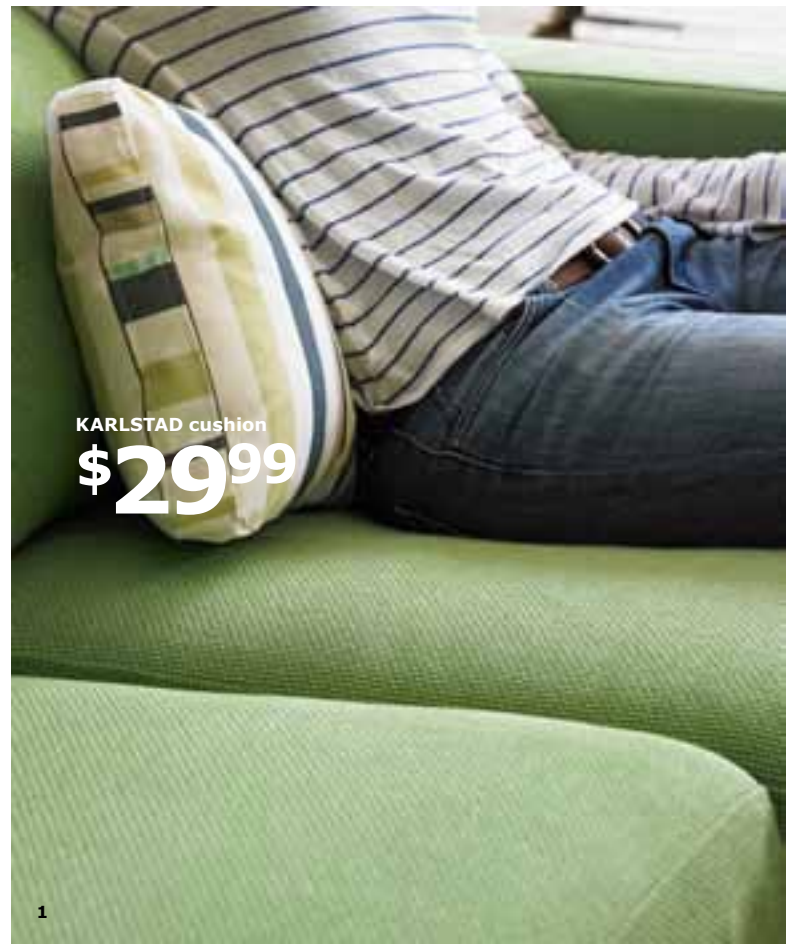

KARLSTAD cushion
$29.99

1