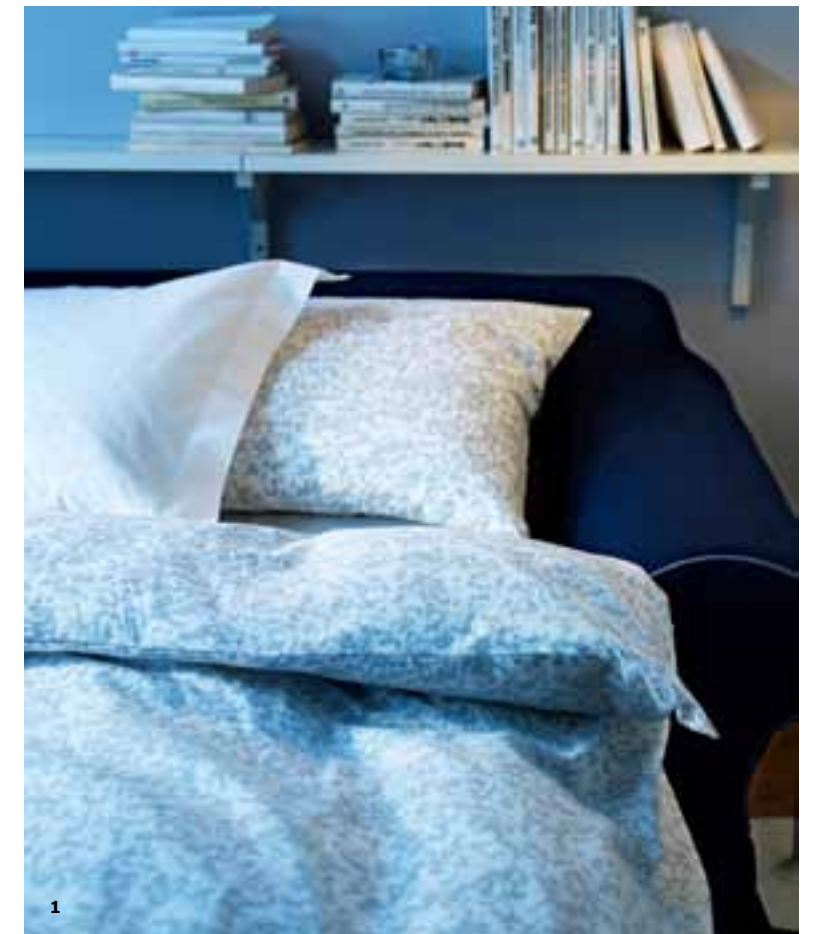

*Treat yourself to round-the-clock comfort! Made with polyurethane foam and feathers, a lumbar cushion supports the small of your back, while the soft feather neckroll supports your neck while lying or sitting down.*