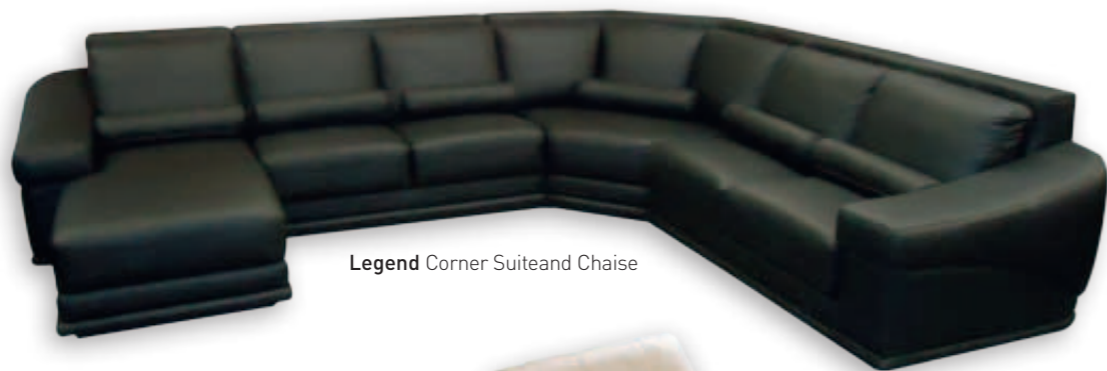

Legend Corner Suite and Chaise

Colorado 3 Seater Pushback Recliner with Chaise
3S: 2220x1020x770 Chaise: 890x2220x770

Full Leather Corner Suites , Sofas and Chaise's

AUS Furniture Imports

Florence 2.5 Seater Chaise
with Stereo CD, iPhone, USB, Digital Memory
1110x1050x980 1870x1080x980

Cologne Pushback Recliner Corner Suite
also available as 3 Seater Chaise - Timber Legs

Regal 2.5 Seater Chaise
2800x1490x790

Chesterfield 3 Seater 2 Seater
and Tub Chair

Milano 3 & 2 Seater
100% BY-Cast Leather