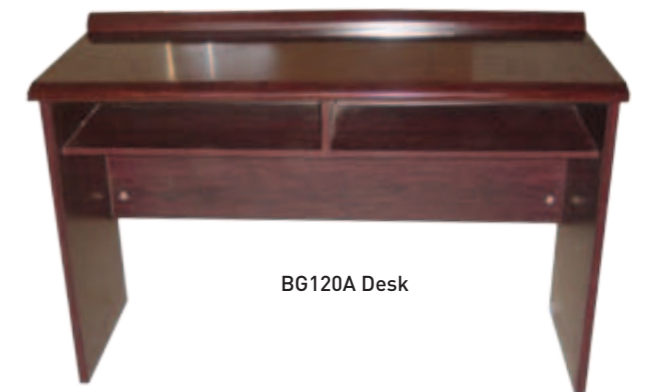

1040 Tub Chair
Brown Leather or Fabric

AUS Furniture Imports

BG180A17 - 3pce Desk Set with Small 3 Drawer Cabinet / B8811 Executive Chair Office Chair
Desk 1800x900x780 Return 1600x450x640 Cabinet 420x590x590
3 DRAWER Filing Cabinet / BOOKCASE
500x560x1160 1970x860

BG140A21 Desk with Vinyl Insert
1400x700x760

BG130A Desk
1300x600x760

D015 Computer Table

Lord Nelson Office Chair

BG120A Desk

H0138 Dining Table with M224 Dining Chairs
2000x1000x770

H0171 Dining Table with M243 Dining Chairs
1800x900x760

H881 Dining Table with M199 Dining Chairs
1500x900x760

H520 Dining Table with M139 Dining Chairs
1650x850x760

H876 Extension Dining Table with M199 Dining Chairs
1600-2000x800x765

Melba 5 pce Dining Setting
900x900x750