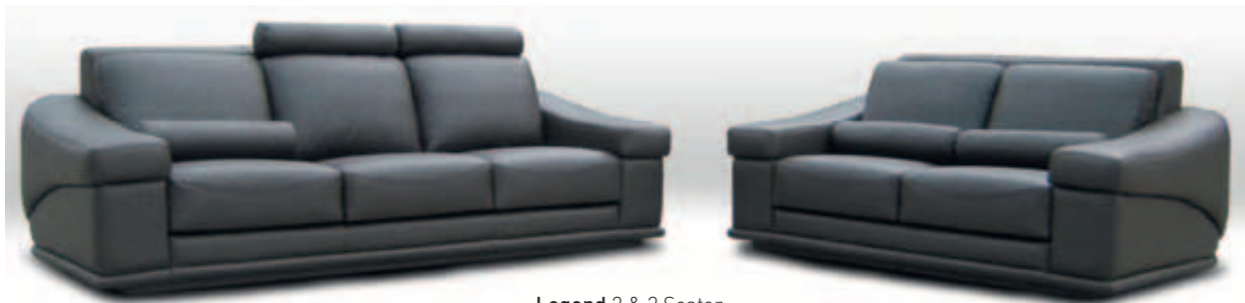

Legend 2 & 3 Seater