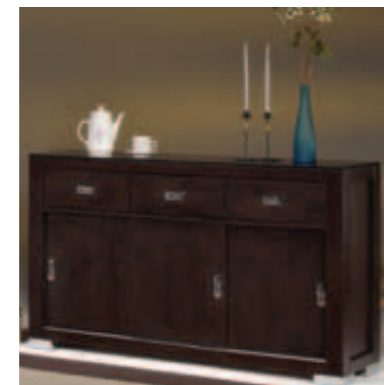

ELK1250 Buffet