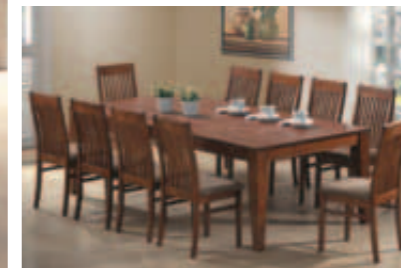

ORBOST 929E
1000x1000x350

ORBOST HK22A
1000x1000x350

ORBOST KA701B & KA701D
800x800x480 1400x800x375

ORBOST 912F Entertainment Unit
2200x480x450

Timber Dining Settings

AUS Furniture Imports

Edmonton 9 pce Dining Setting
1500x1500x750