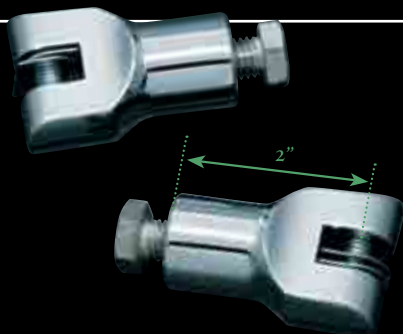

EXTENDED PEG MOUNT CLEVIS

Replace the stock clevis & move your highway pegs out 7/8" on each side with these simple to install mounts. Just a little extra width to get your legs around your fairing.

Fits: All Ergo & Ergo II Cruise Pegs equipped with Short (4-1/2") or Long (6") Arms

Does not install with Mini Ergo Arms or Floorboard Applications

4075	Extended Peg Mount Clevis (pr)	$34.99

Note: Mount arm is suggested to be positioned horizontally or above to maintain appropriate ground clearance.

LONGHORN OFFSETS

Our stylish Longhorn Offsets provide 360° of adjustability so they can be used to position the peg closer to the rider or further away. The mounts' 3-1/4" arm gives an incredible 6-1/2" range of adjustment. Incorporating an innovative locking device, this mount is guaranteed not to slip. These give you a wider range of adjustment than our standard Offset Pegs (P/N 7976) & works great on GoldWings or most bikes with 1" engine guards.

WITH DUALLY ISO-PEGS

7980	Longhorn Offset Dually ISO-Pegs with 1" Clamps (pr) U.S. Patent D405,393 & D411,440	$159.99