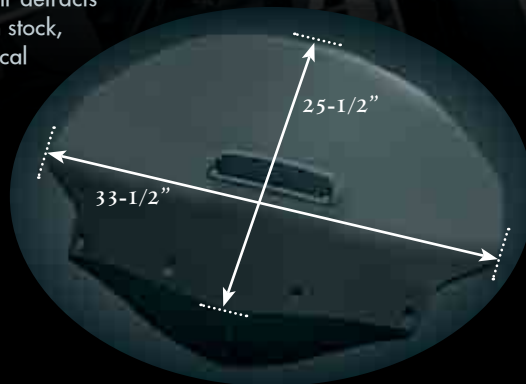

Vent Not Included

Note: Vent not included. The Performance Windshield has the standard cutout for installation of OEM windshield vent. For '01-'02 GL1800's without vent we suggest ordering OEM GL1800 Windshield vent for installation. Do not use Rain-X or other ammonia based cleaning or protection products on this product.

REAR AIRFOIL FOR GL1800 U.S. Patent D601,066

If you want to greatly reduce buffeting & virtually eliminate annoying back draft this Rear Airfoil is the answer. You will be amazed at the almost still environment created for both driver & passenger when used with your stock windshield, or gain the ultimate in protection with the Performance Windshield. Made from hard-coated polycarbonate, the Rear Airfoil complements as a mere seven inch extension to the passenger seat.

FEATURES

- Hard-coated polycarbonate for quality, strength, & scratch resistance
- Easy detach
- Dark Smoke tint with aerodynamic styling to complement passenger seat

Fits: '01-'10 GL1800 Models

I384	Rear Airfoil, Dark Smoke (ea)	$124.99