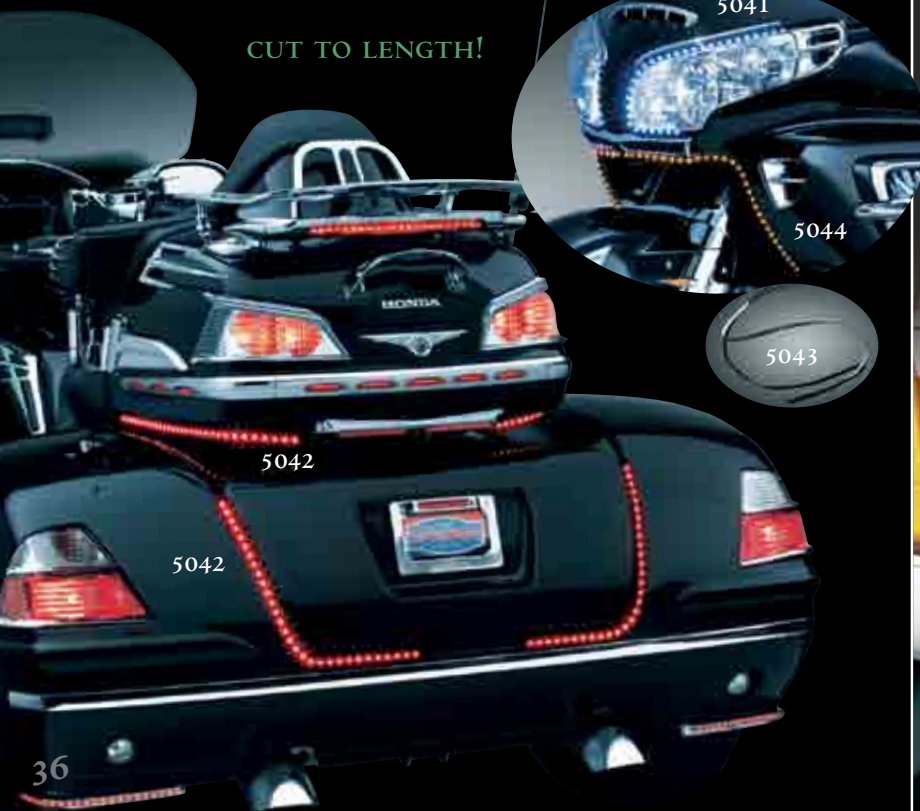

5042

SKINNI MINI™ ULTRA BRIGHT L.E.D. STRIP LIGHTS **NEW**

RED & AMBER

Captivate your audience coming or going! These dazzling L.E.D.'s are great for mounting along fender lines, saddlebags, under body lines - virtually anywhere! These full light strips are 19" long & can also be cut down for custom applications.

Dim: 19" Long x 3/16" Wide x 1/16" Thick - Single Circuit Side Projection L.E.D.'s

5042	Skinni Mini L.E.D. Strip Lights - Red (pr) Fits: Universal for Rear Applications	$59.99
5044	Skinni Mini L.E.D. Strip Lights - Amber (pr) Fits: Universal for Front or Rear Applications	$59.99

WHITE

Be the first to bring that high-end sports car look to your ride! Our new piercing, brilliant-white L.E.D. strips add the perfect accent to your headlight area or motor that you've been looking for. Their small size & super flexibility let you wrap these 22" strips just about anywhere you envision. Great for accents around headlights, along fairing edges, above motors or cut them down for other custom applications.

Dim: 22" Long x 3/16" Wide x 1/16" Thick - Single Circuit Side Projection L.E.D.'s

5041	Skinni Mini L.E.D Strip Lights - White (pr) Fits: Universal Applications; (GL1800 Headlights, Fairing Edges, under Gas Tank)	$59.99
5043	Skinni Mini L.E.D. Strip Lights - White (ea) Fits: Universal Applications; (Fully wrap a Universal 7" headlight or headlamp)	$39.99

CUT TO LENGTH!