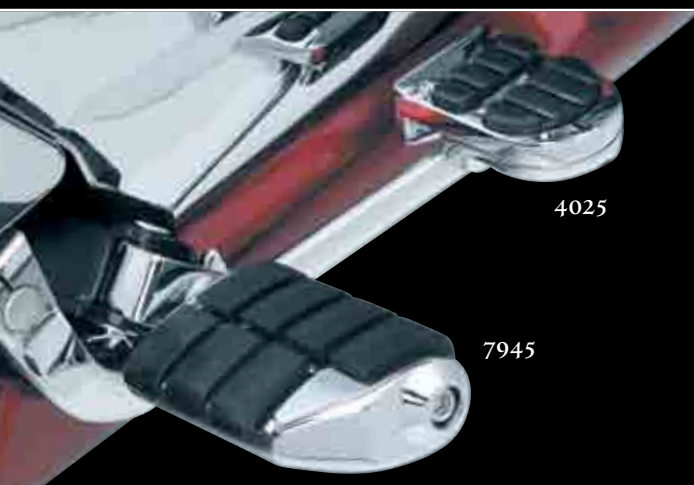

4025

7945

ISO®-BRAKE PEDAL PAD FOR GL1500

Cover the raw, unfinished end of your brake pedal with beautiful chrome.

Fits: All GL1500 & all Valkyrie Models (except Rune)

4025	ISO-Brake Pedal Pad (ea)	$29.99
8081	Replacement Rubber Pads for 4025 (set)	$10.99

DUALLY ISO®-PEGS FOR GL1500 U.S. Patent D405,393

Direct replacement for stock rider pegs on GL1500 & Valkyrie (except Rune).

7945	Dually ISO-Peg for GL1500 & Valkyrie (pr)	$79.99
8023	Replacement Rubbers for Dually Peg	$17.99

Note: Other peg styles available. Complete selection - pg 120.