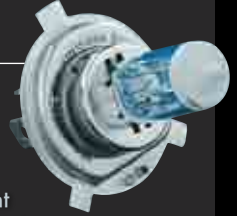

WWW.KURYAKYN.COM

866-277-9598