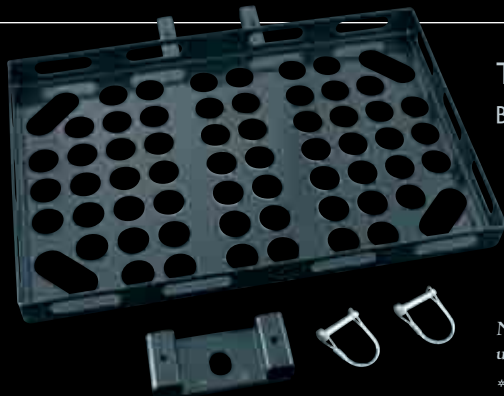

TRAILER HITCH RACK FOR GL1800

Bring a fully loaded cooler or those extra items with you that just don't seem to fit in your trunk. Simply install the mounting plate beneath your trailer hitch ball & this rack quickly attaches or detaches in seconds.

Dim: 18" Wide x 12" Long x 1-1/2" Deep Weight = 6-1/2lbs

Fits: Küryakyn Trailer Hitch (P/N 7647) & Universal Applications*

7643 | Trailer Hitch Rack (ea) | $159.99

Note: Requires Trailer Hitch (P/N 7647) for installation, sold separately. This product is not intended to be used while pulling a trailer. Suggested weight limit is 35lbs for appropriate handling & cornering.

*Universal mounting under hitch ball, Requires a flat/unrestricted area 5" wide x 2-1/2" long & ball stud able to accept a 1/4" spacer. Will not install with Trailer Hitch Receptacle (P/N 9183).