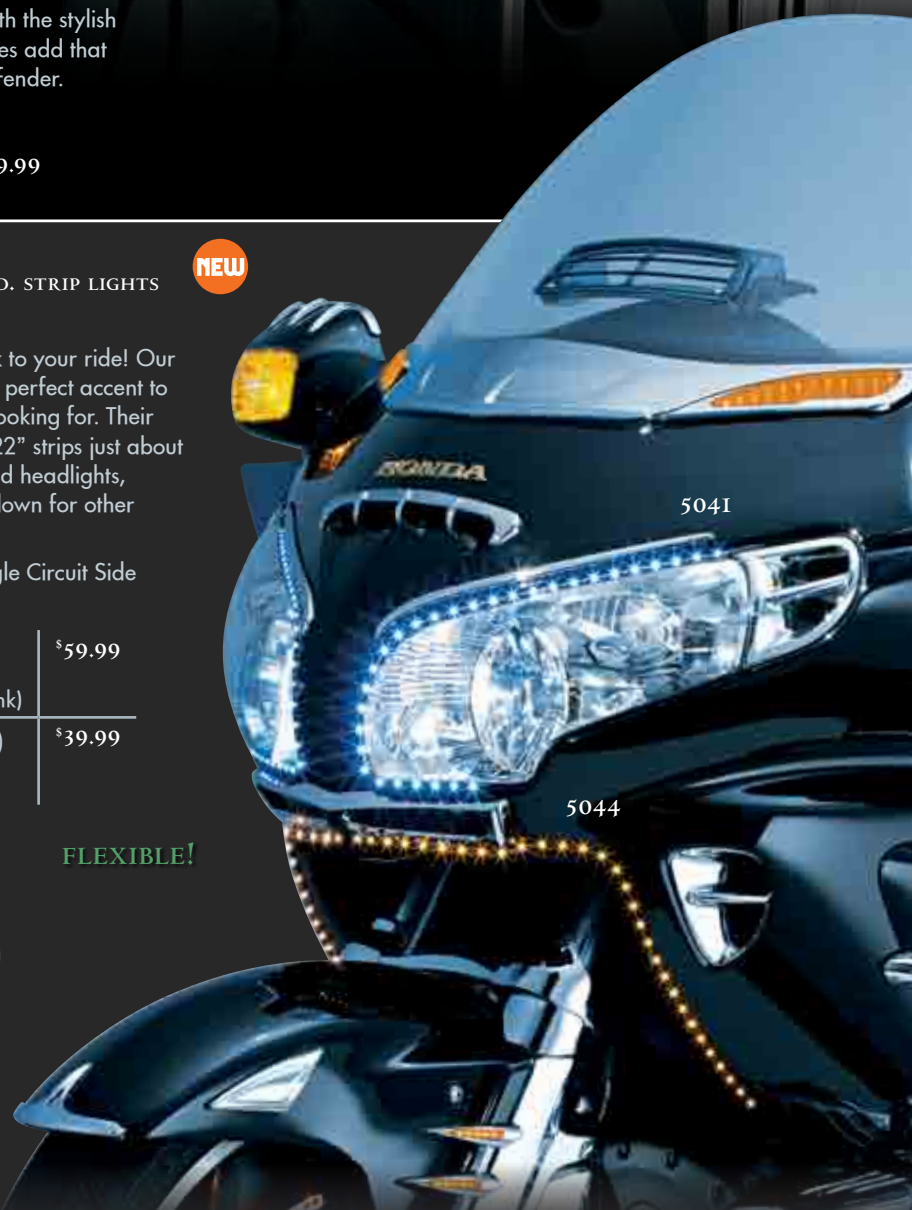

5043 | Skinni Mini L.E.D. Strip Lights - White (ea)
Fits: Universal Applications; (Fully wrap a Universal 7" headlight or headlamp) | \$39.99

CUT TO LENGTH!

FLEXIBLE!

BIKE MAPS

GOLDWING

CAN-AM

SPORT BIKE

LIGHTING