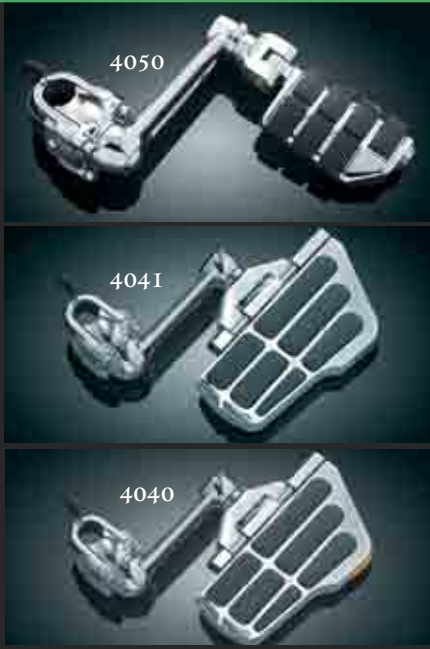

ADDITIONAL ACCESSORIES
FOR ERGO CRUISE PEGS - PG 48

BIKE MAPS

GOLDWING

CAN-AM

SPORT BIKE

LIGHTING

HANDLEBARS

FOOTRESTS

CHROME

LUGGAGE

TOURING

PERFORMANCE

THE SHOP

INDEX

ERGO CRUISE PEGS

Ergonomically designed for maximum driver comfort, these mounts make possible an unbelievable range of adjustment for the tall, short or in-between rider. The articulated mounting bracket is made of highly polished stainless steel for extreme strength, great looks & simple installation. The 6" long chrome swingarm has an ingenious locking mechanism & is canted at a 6 degree angle which angles the pegs just the right amount for ideal comfort.

Fits: '98-'00 GL1500 & All Valkyrie (except Interstate)

4050	Ergo with Dually ISO-Pegs (pr) U.S. Patent D405,393	$199.99	4041	Ergo with Unlighted Cruise Boards (pr)	$270.99
4040	Ergo with Lighted Cruise Boards (pr)	$289.99	4052	Ergo with ISO-Wings (pr)	$219.99