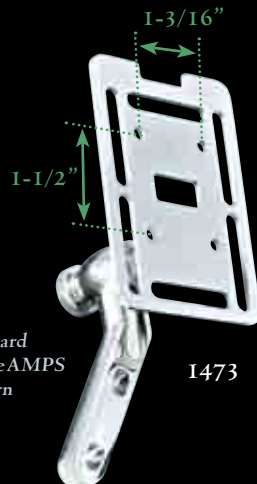

I473

Standard
4-hole AMPS
Pattern

Additional Metric Cruiser
Applications - pg 113