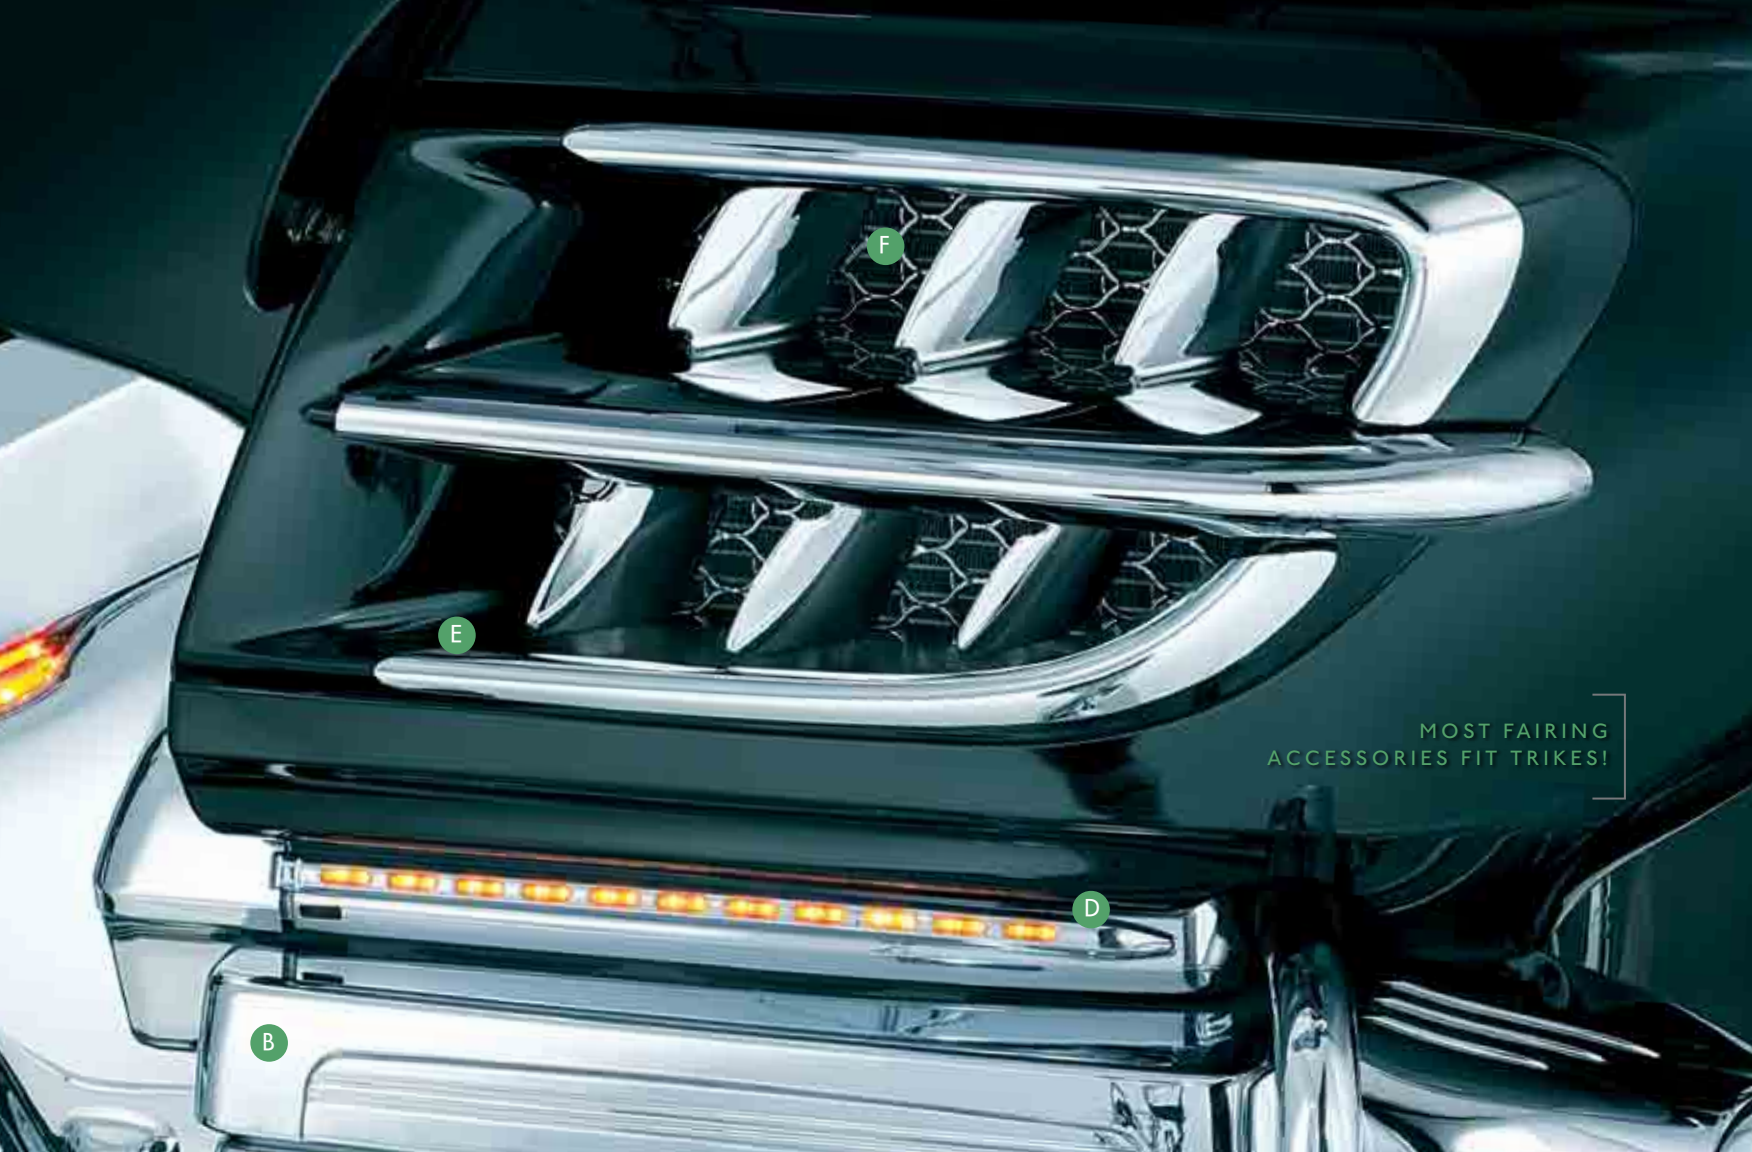

Rendering Shown

MOST FAIRING ACCESSORIES FIT TRIKES!