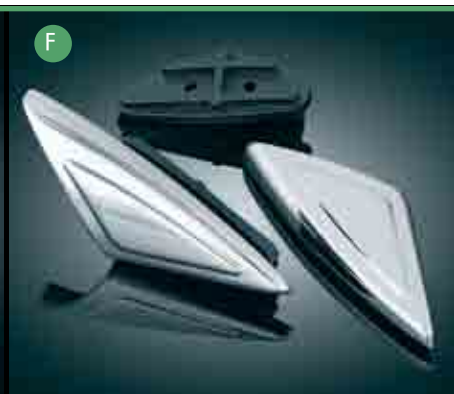

A TRICEPTOR FENDER ACCENT FOR GL1800

WOW! Add the cutting edge in fender tips or move it back & splash the perfect chrome accent on your front fender. You decide where it looks best. With simple peel-&stick installation this gem will add some spark to your front fender & cover unsightly stone chips.

Fits: '01-'10 GL1800 Models (as fender tip or front fender ornament)

7340 | Triceptor Fender Accent (ea) | $42.99

Note: Additional fitment for some Metric Cruisers - pg 151.

B L.E.D. FRONT FENDER ACCENT FOR GL1800

Designed to blend with the smooth lines of the GL1800 front fender, this sleek chrome molding encases a slim lens that houses a bright series of L.E.D.'s. Stunning good looks & additional visibility will make this a popular addition to any GL1800.

Fits: '01-'10 GL1800 Models

7303 | L.E.D. Front Fender Accent (pr) | $89.99

C FRONT FENDER EXTENSION FOR GL1800

Besides looking sharp, this will really tame the road spray when riding in the rain. Extending the fender four inches & made of sparkling chrome & black rubber, this neat little piece is easy to install on stock front fenders or those with the Honda extension previously installed.

Fits: '01-'10 GL1800 Models

7352	Front Fender Extension for GL1800 (ea)	$69.99
7353	Replacement Rubber for 7352 (ea)	$17.99

D FRONT FENDER EXTENSION FOR GL1800

Keep a lot of water & dirt down on the road where it belongs with this functional chrome accessory. Extends fender just over three inches.

Fits: '01-'10 GL1800 Models

7354 | Front Fender Extension (ea) | $32.99

L.E.D. FAIRING LIGHTS FOR GL1800

7-COLORS IN ONE!