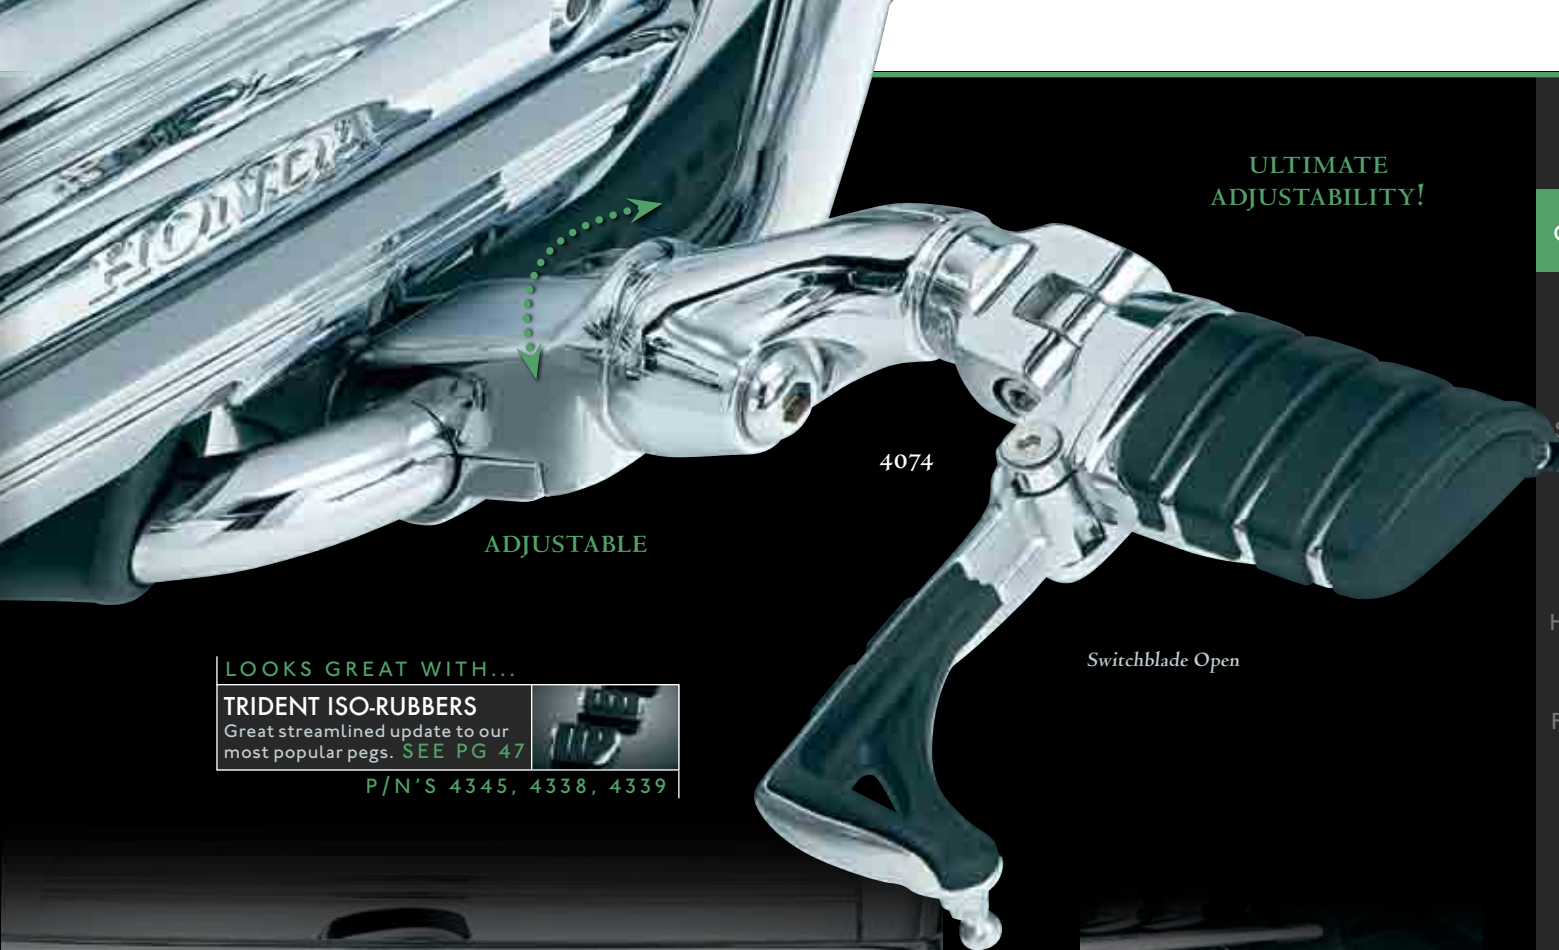

ULTIMATE
ADJUSTABILITY!

4074

ADJUSTABLE

LOOKS GREAT WITH...

TRIDENT ISO-RUBBERS

Great streamlined update to our most popular pegs. SEE PG 47

P/N'S 4345, 4338, 4339

Switchblade Open