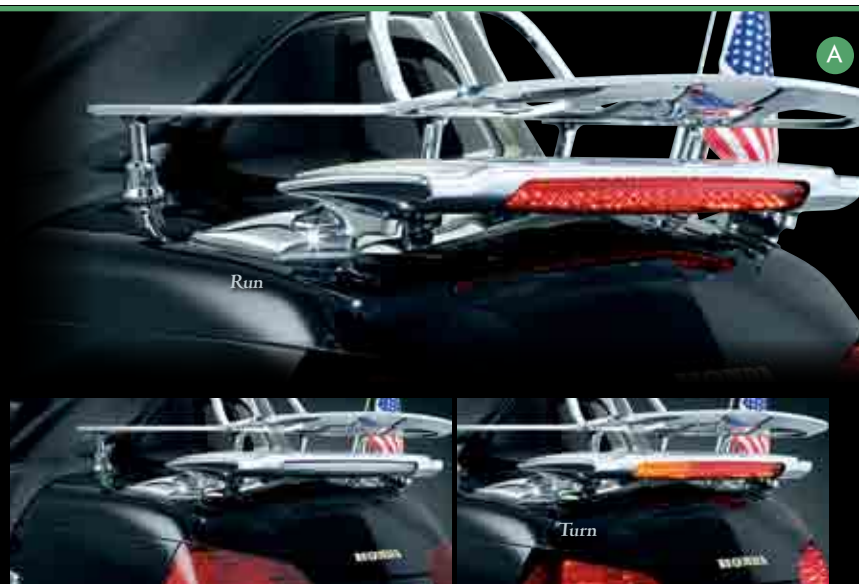

A CHROME LOW PROFILE SPOILER

WITH L.E.D. RUN-TURN-BRAKE LIGHT FOR GL1800

Patent Pending

Nothing looks better than the fully chromed smooth lines of this spoiler perched on top of your tour trunk. With included L.E.D. Run-Turn-Brake Light Bar you get full visibility up high for added safety with bling all in one. The entire bar lights up as running & brake light, outer 1/3's function as turn signals & the desired end flashes bright amber. Similar in height to the Honda spoiler, this piece of art installs with most luggage racks & uses the same mounting holes as Honda's '05 - newer style spoiler. Plug-&-Play wiring with included drilling templates makes for an easy install.

3228 | Low Profile Spoiler with R-T-B (ea) | $279.99

Note: Plug-&-play wiring connects behind license plate to main rear harness. Trike applications typically require custom wiring. Does not accept Spoiler End Trim (P/N 3217).

B TRUNK TAILLIGHT VISORS

NEW

FOR GL1800 Patent Pending

Throw some Chrome Visors above your euro style taillights & make them pop! Contoured for a direct fit, let the sunlight sparkle off the chrome without blocking any of the taillight lighting. Simply peel-&-stick, you will amaze everyone as you pass them by.

Fits: All '01-'10 GL1800 Models

3229 | Trunk Taillight Visors (pr) | $45.99

C CHROME SADDLEBAG SPOILERS

FOR GL1800 Patent Pending

Classic styling for your modern bike with these easy to install Chrome Saddlebag Spoilers. Made from a durable, light-weight ABS, these spoilers are contoured just right to fill the void between trunk & saddlebag.

Fits: All '01-'10 GL1800 Models

3218 | Chrome Saddlebag Spoilers (pr) | $69.99

D LICENSE PLATE TRIM PANEL WITH RUN-BRAKE ACCENT LIGHT

NEW

FOR GL1800 U.S. Patent D528,486

Nothing else can compare to the complete transformation of this elegant chrome panel. A full L.E.D. running & brake light accent is completed with a red lens for increased visibility & wrapped in a brilliant chrome finish to top it off. Included is a drilling template & plug-&-play wiring for simple installation that will have a huge impact when complete.

Fits: All '01-'10 GL1800 Models

3134 | License Plate Trim Panel (ea) | $129.99

Note: Direct Replacement for previous P/N 3135 & 3136.

E TRUNK LID ACCENTS FOR GL1800

NEW

Just the right size to add a subtle yet noticeable splash of chrome to your trunk lid. Installation requires minimal effort, just peel-&-stick. Combine with our Front & Rear Speaker Trims for a truly unique look.

Fits: All '01-'10 GL1800 Models

3220 | Trunk Lid Accents (pr) | $45.99

F REAR FENDER TIP WITH L.E.D. RUN-BRAKE ACCENT LIGHT FOR GL1800

NEW

Patent Pending

Unmistakable style! These ultra bright L.E.D.'s are fully wrapped in fine chrome for an unbeatable look! Functioning as running & brake lights with red lenses, you'll definitely get noticed! Plug-&-play wiring with peel-&-stick mounting make installation a breeze.