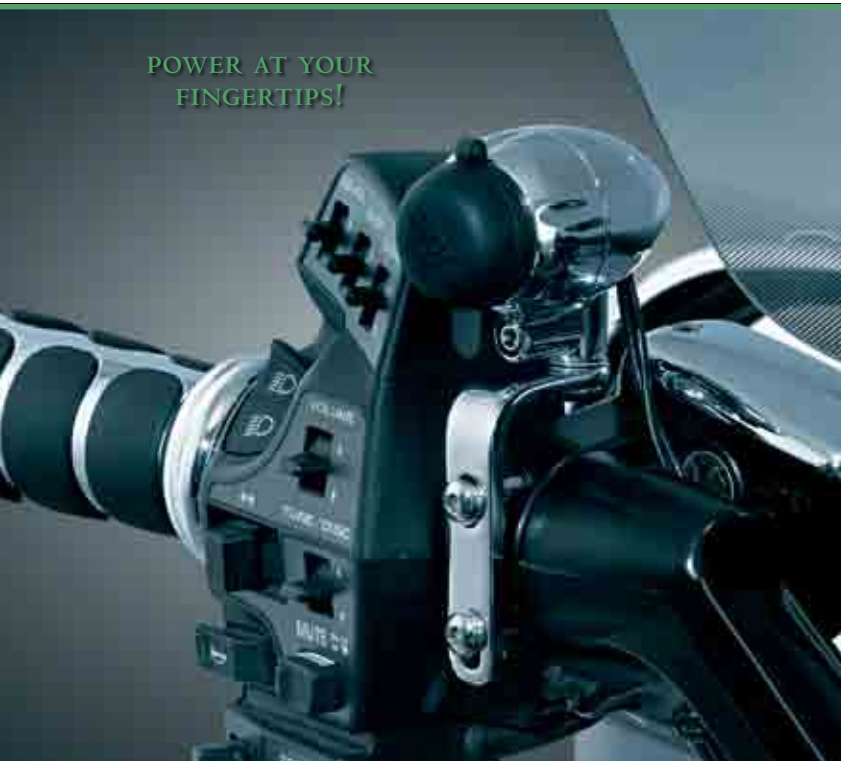

POWER AT YOUR FINGERTIPS!

SEE MORE METRIC CRUISER & UNIVERSAL APPLICATIONS FOR THESE PRODUCTS - PGS 117