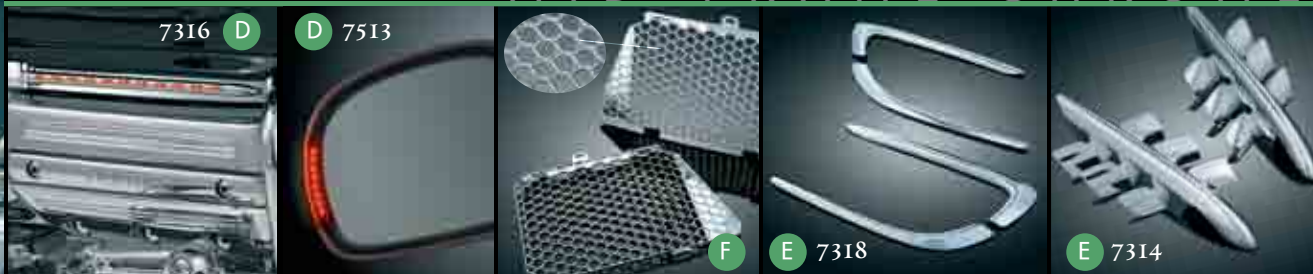

D FAIRING LIGHT II & MIRROR LIGHT KIT

Our Fairing Light II features L.E.D. lighted accents which have both running lights as well as accent blinkers. Finish it off with our L.E.D. Mirror Lights which have a slim design & don't interfere with the viewable mirror surface - plus they add visibility! Buy the complete kit or purchase items separately — either way we have you covered! Easy to install with it's plug-in capability.

Fits: '01-'10 GL1800 Models ('06-'10 GL1800 requires P/N 7300 for plug-&-play installation)

7315	Fairing Light II & Mirror Light Kit (set)	$129.99
7316	Fairing Light II Only (pr)	$89.99
7513	L.E.D. Mirror Lights Only (pr) <i>Note: Mirror Lights require hard-wire installation when installed without additional Kuryakyn front turn signal accent lighting.</i>	$59.99
7300	Required for Plug-&-Play Installation on '06-'10 GL1800 (pr)	$20.99

E PREMIER SHARK GILLS

WITH RADIATOR VENT TRIM FOR GL1800

Our Shark Gills are a racy, one-piece, chrome-plated accent that incorporates a streamlined main beam with six stylish vanes. The Radiator Vent Trim frames the opening, instantly giving the fairing vent an aggressive, high-speed appearance. They're held in place with a high-tech adhesive & installation requires no drilling or disassembly.

Fits: '01-'10 GL1800 Models

7319	Premier Shark Gills with Fairing Radiator Vent Trim (set) <i>U.S. Patent D521,417 & D629,722</i>	$159.99
7314	Shark Gills Only (pr) <i>U.S. Patent D521,417</i>	$89.99
7318	Fairing Radiator Vent Trim Only (set) <i>U.S. Patent D629,722</i>	$79.99

F CHROME SHARK SKIN RADIATOR GRATE

Dress up those boring stock plastic grates with Kuryakyn Chrome! Incorporating a subtle custom scale mesh to your ride is a great & easy upgrade!

Fits: All '06-'10 GL1800 Models

7329	Chrome Shark Skin (pr)	$69.99