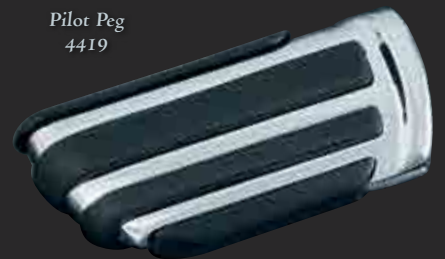

4033

7938

BRAKE ARM WITH PEDAL

FOR GL1800

This replacement brake pedal is pure class. Smooth lines, deep chrome & black rubber ISO-Pads make this a beautiful addition to your Wing. If you are currently using other ISO components such as footpegs, grips & passenger boards, this is a perfect complement & rounds out the set nicely.

4033	Brake Pedal for GL1800 (ea)	$89.99
4035	Replacement Pads (set /3)	$7.99

PEGS EQUIPPED WITH ADAPTERS FOR GL1800

The first of the GL1800's had barely hit the street when riders began asking us for footpegs for them. Now available with required adapters, these classy, comfortable pegs can be installed in minutes.

7938	Dually ISO-Pegs for GL1800 (pr) U.S. Patent D405,393	$79.99
8023	Replacement Rubbers for Dually Peg	$17.99
4453	ISO-Wings for GL1800 (pr)	$109.99
4454	Replacement Rubbers for ISO-Wings	$20.99

Note: Other peg styles available. Complete selection - pg 120.

4453

4025

7945

ISO®-BRAKE PEDAL PAD FOR GL1500

Cover the raw, unfinished end of your brake pedal with beautiful chrome.

Fits: All GL1500 & all Valkyrie Models (except Rune)

4025	ISO-Brake Pedal Pad (ea)	$29.99
8081	Replacement Rubber Pads for 4025 (set)	$10.99

DUALLY ISO®-PEGS FOR GL1500 U.S. Patent D405,393

Direct replacement for stock rider pegs on GL1500 & Valkyrie (except Rune).

7945	Dually ISO-Peg for GL1500 & Valkyrie (pr)	$79.99
8023	Replacement Rubbers for Dually Peg	$17.99

Note: Other peg styles available. Complete selection - pg 120.

BRAKE PEDAL & ARM COVER FOR GL1800

Installs directly over your stock pedal while the second cover goes directly over the stock arm to completely chrome this area. Easily improve function & style!

Fits: '01-'10 GL1800 Models