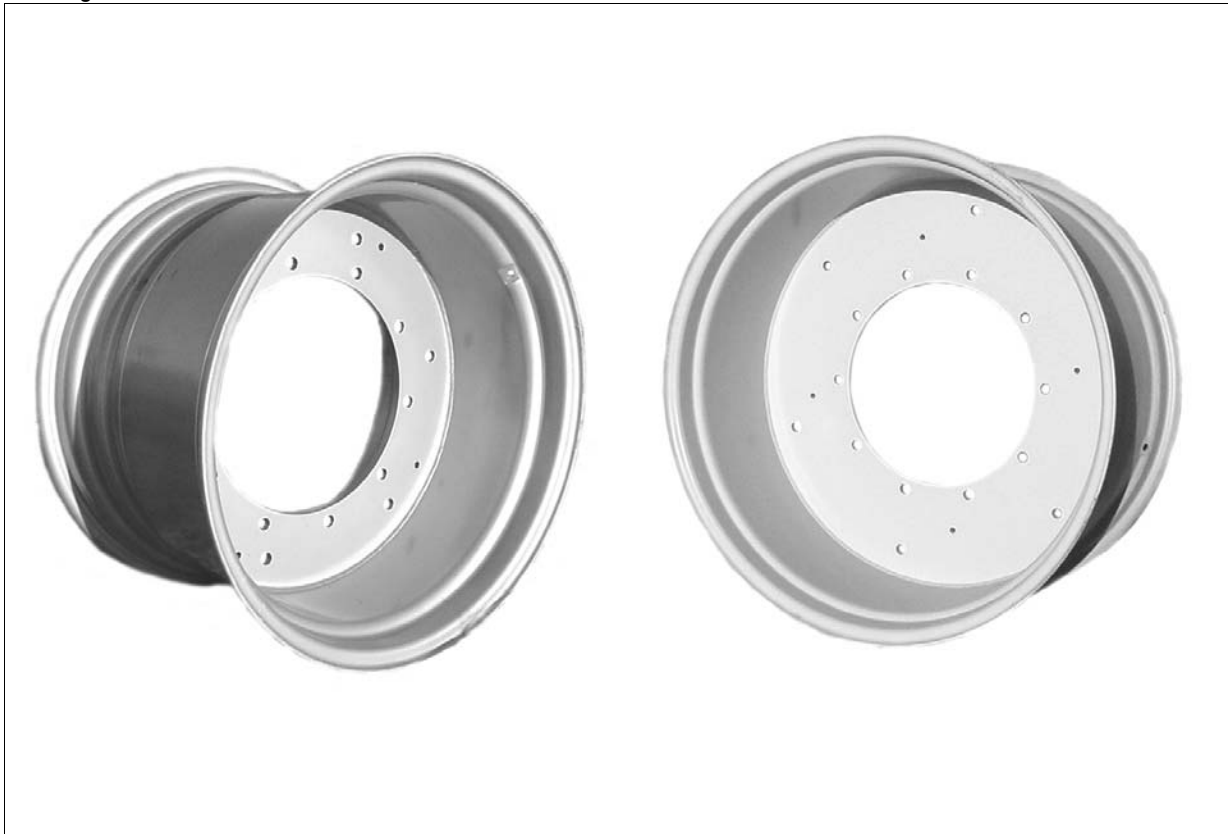

RIMS

All Steiger Models and 91XX-93XX

VIEW	PART	DESCRIPTION
	30-1523B	Rim, Driver 18.4x38
	30-1123B	Rim, Driver 20.8x34
	30-1526B	Rim, Driver 20.8x38
	30-1535B	Rim, Driver 20.8x42
	30-1516B	Rim, Driver 23.1x34
	30-1501B	Rim, Driver 24.5x32
	30-1013B	Rim, Driver 30.5x32 (20-294)
	30-1538B	Rim, HD Tiger Dual 20.8x42 (extra reinforced rim)
	30-1473STB	Set, Tiger 4x Driver & 4x Dual Rims 20.8x42 (bolts included)

Note: All rims have a 3/4" center plate, which is heavier than original rim. Specify color for accurate quote and availability. Custom size spacers, duals, Tiger style rims, and triples are also available, call for quote.