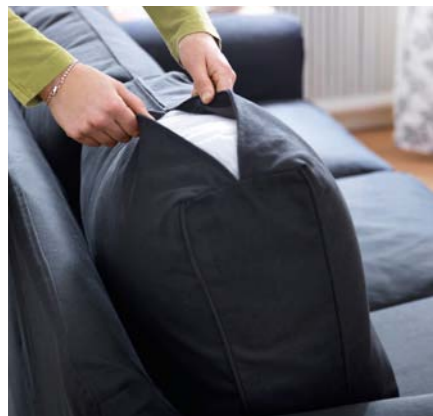

EKTORP series Removable, machine washable cover: 100% cotton. **Three-seat sofa $699** W215xD88, H88cm. Idemo beige. **Armchair $349** W104xD88, H88cm. Blekinge white. **EKTORP JENNYLUND armchair $449** W78xD81, H84cm. Blekinge white. **EKTORP BROMMA footstool $179/ea** W81xD61, H45cm. Blekinge white. **Left-hand chaise longue $579** W86xD163, H87cm. Idemo beige. **BILLY bookcase $79/ea** Foil finish. W40xD28, H202cm. White. **KAJSA rug $369** 80% wool, 20% nylon. W230xL230cm. Multicolour.

Price may vary with the choice of covers.

A CHANGE IS GOOD AS A NEW ONE

We've thought of clever solutions like optional removable covers and reversible back cushions so that spills are no longer a stress!

EKTORP left-hand chaise longue

$579

EKTORP has
a 10 year
guarantee.

Your new long term relationship.

You want something modern and inspirational that will last the distance with you. Welcome to the EKTORP family. This beautifully classic range is rigorously tested with extra focus on armrests and cushions, so you'll still be sitting pretty ten years from now. Long lasting living solutions at a great low price.

For more inspiration and ideas visit www.IKEA.com.au/livingrooms