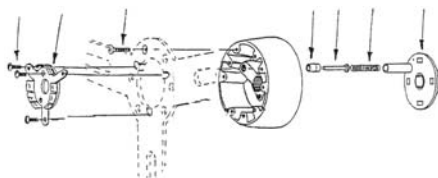

LUTTY'S CHEVY WAREHOUSE

NOVA 1968 - 1979

69-70 Standard

Black (02863) ea. 199.95
Red, Dk. Blue or Dk. Green
(014002) ea. 189.95

Steering Wheel Parts Standard 69-70

Horn Buttons
Black (01765) pr. 12.95
Red, Dk. Blue or Dk. Green
(014004) pr. 12.95

Horn Contact (01761) kit 21.95

Shrouds

Black (01763) ea. 55.95
Cherrywood (01764) ea. 55.95
Red, Dk. Blue or Dk. Green
(014003) ea. 55.95

Sport Wheel & Wood Wheel & Parts Hubs

68 (01429) ea. 44.00
69-70 (04140) ea. 49.00

Horn Button Mount

(08662) ea. 16.00

Horn Contact & Mount

(04480) ea. 29.00

Center Button

(03160) ea. 42.00

Steering Box Coupler (Manual Steering)

67-69 (010194) ea. 35.00

68-72 Steering Column Coupler

Kit Original Style (08396) ea. 10.75

SUSPENSION PARTS

Suspension Kit 68-74 (015290) kit 165.00
All Stock Rubber Made in USA

Includes:

- 2 Upper Ball Joints
- 2 Lower Ball Joints
- 2 Outer Tie Rod Ends
- 2 Inner Tie Rod Ends
- 2 Tie Rod Adj Sleeves
- 4 Upper Bushings
- 4 Lower Bushings
- 2 Link Kits
- 2 Bar Bushings

Suspension Other Parts Available

68-74 Ball Joints
Upper (012348) ea. 23.95
Lower (012349) ea. 23.95

Center Drag Link

68-74 (012636) ea. 87.95
75-79 (015484) ea. 69.00

Control Arms

w/ shaft, bushings & riveted ball joints,
just like original.

Upper Left (08965) ea. 135.00
Right (08967) ea. 135.00
Hardware Kit need 2 kits per car
(013531) ea. 19.95