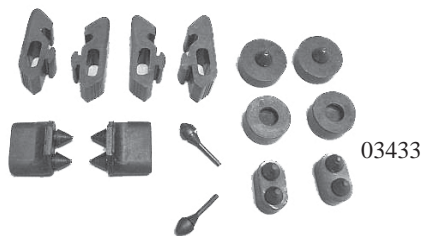

NOVA 1968 - 1979

LUTTY'S CHEVY WAREHOUSE

Antenna Gasket
68-69 (0370) ea. 2.70

BODY BUMPER KIT

68-74 (03433) kit 16.00
includes frt & side Hood Bumpers,
Door, Trunk, & Glove Box Bumpers