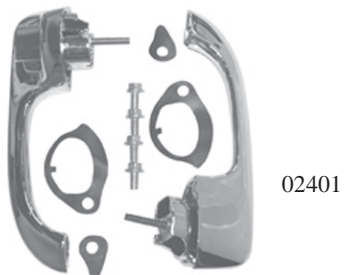

DOOR HANDLES

Exterior

68-79
2 dr w/buttons & gaskets
USA (02401) set 80.90
4 dr
Front (05105) pr. 80.90
Rear (05106) pr. 80.90