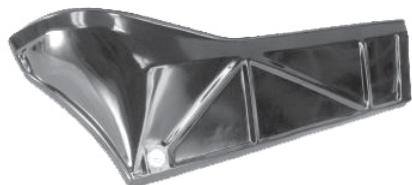

012278

CENTER

68-72 Made in USA (Can use 73-74 Needs Modified) not/Hatchback 31" x 39"	CA6834	ea.	79.00
68-72 Overseas	(015949)	ea.	41.00