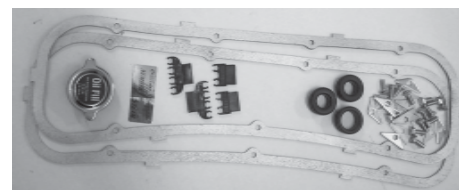

04892

Valve Cover Grommets

BB (04617) pr. 6.95

SB (04622) pr. 6.00

Valve Cover Screws & Washers

SB Orig. Style (01973) set 7.95