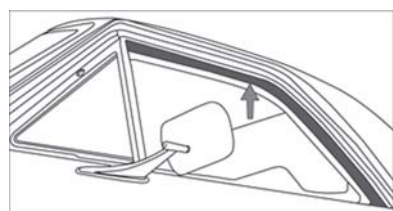

# NOVA 1968 - 1979

Drive Shaft Seal w/single speed wiper  
(06005) ea. 2.50

Firewall Wiring Gutter  
68-72 (03428) ea. 8.50

Front Fender Flap Kit (01917) pr. 9.95

01917

Glass Run Channel Sedan  
(window division bar or window  
run channel  
68-74 (03348) pr. 24.00