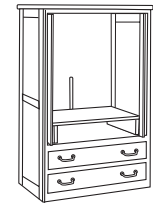

3061/3071 Mission Loveseat

Mission Sofa
 80"L x 33"D x 32"H
 Item No: (fixed cushion) 3062
 (loose cushion) 3072
 Arm Height: 25.5"
 Seat Height: 18.5"
 Fixed Cushion COM Yardage: 8.25
 Classic Cushion COM Yardage: 9.75
 Weight: 180 lbs.

3062/3072 Mission Sofa

Standard for Mission

- TB 117 Foam
- Selection of over 300 fabrics and vinyls
- Replaceable seat/back unit
- Replaceable seat and back covers
- Raised front support for easy cleaning
- Foam over sinuous no sag springs
- Fixed cushions
- 5 year frame warranty

Options for Mission

- Classic cushions (loose cushions)
- Moisture guard liners (for incontinence)
- Fabric protection treatment
- Crypton fabrics
- California TB133 compliance

Mission Seating

Chase Video Cabinet
 40"L x 24"D x 60"H
 Pocket doors standard
 Inside Dimensions:
 31"L x 20"D x 32"H
 Item No: 3612
 Weight: 142 lbs.

Chase Wall Unit with Shelves
 29"L x 18"D x 72"H
 Item No: 3611
 Weight: 155 lbs.

3612 Chase Video Cabinet

3611 Chase Wall Unit with Shelves

Chase Media Cabinet
 42"L x 20"D x 25"H
 Item No: 3613
 Weight: 130 lbs.