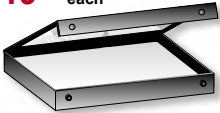

Clear Jewelry Case

Item# B01532

$19⁵⁰ each

Replacement Pad

Item# B01533

$2⁴⁵ each