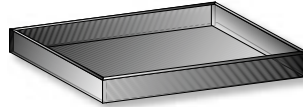

Rotating Countertop Earring Displays

An essential display for jewelers, its rotating displays include a 360° swivel base to help your customers find what they want easily. Style B includes a keyed lock & signholder.

	Size	Item#	Price	Qty.
A.	5" x 5" x 12"	15TH31011	$15.80	each
	8" x 8" x 16"	G02111	$56.65	each
	10" x 10" x 23"	G02112	$76.25	each
B.	9" x 9" x 15"	15TH32011	$65.75	each

AS LOW AS
$15⁸⁰

Two & Three Tier Plexi Necklace Displayers

Plexi necklace displayers come in two and three tier, with each tier having approximately a 3" rise.

2-Tier Displayer

Item# B01501

$23⁵⁰ each

3-Tier Displayer

Item# B01506

$21⁷⁵ each

Black Velvet Jewelry Trays

14" x 7 1/2" Basic Tray

Item# B01511

$2⁹⁵ each

12" Watch Insert

Item# B01512

$5²⁵ each

Bracelet Insert

Item# B01513

$6⁰⁰ each

24 Compartment Insert

Item# B01514

$5²⁵ each

Clear & Salesperson's Jewel Cases

Black, high quality 14 3/4"W x 8 1/2"D x 1 1/2"H leatherette cases with velvet tray. Clear top has plexi lid. These cases are great for displaying and transporting your jewelry.

Clear Jewelry Case

Item# B01532

$19⁵⁰ each

Replacement Pad

Item# B01533

$2⁴⁵ each

Salesperson's Jewelry Case

Item# B01534

$19⁵⁰ each

Replacement Pad

Item# B01535

$2⁴⁵ each

Earring Easels & Cards

Get maximum merchandising use for your earrings at a great value!

Earring Cards

2" x 2" Cards

Item# B01522

$7⁷⁵ per 100

Earring Easel

Item# B01521

$19⁷⁵ each

Velour-covered Metal Jewelry Boxes

Available in three colors, each box features sturdy metal covered in soft velour.

Navy (3) Gray (2) Black (1)